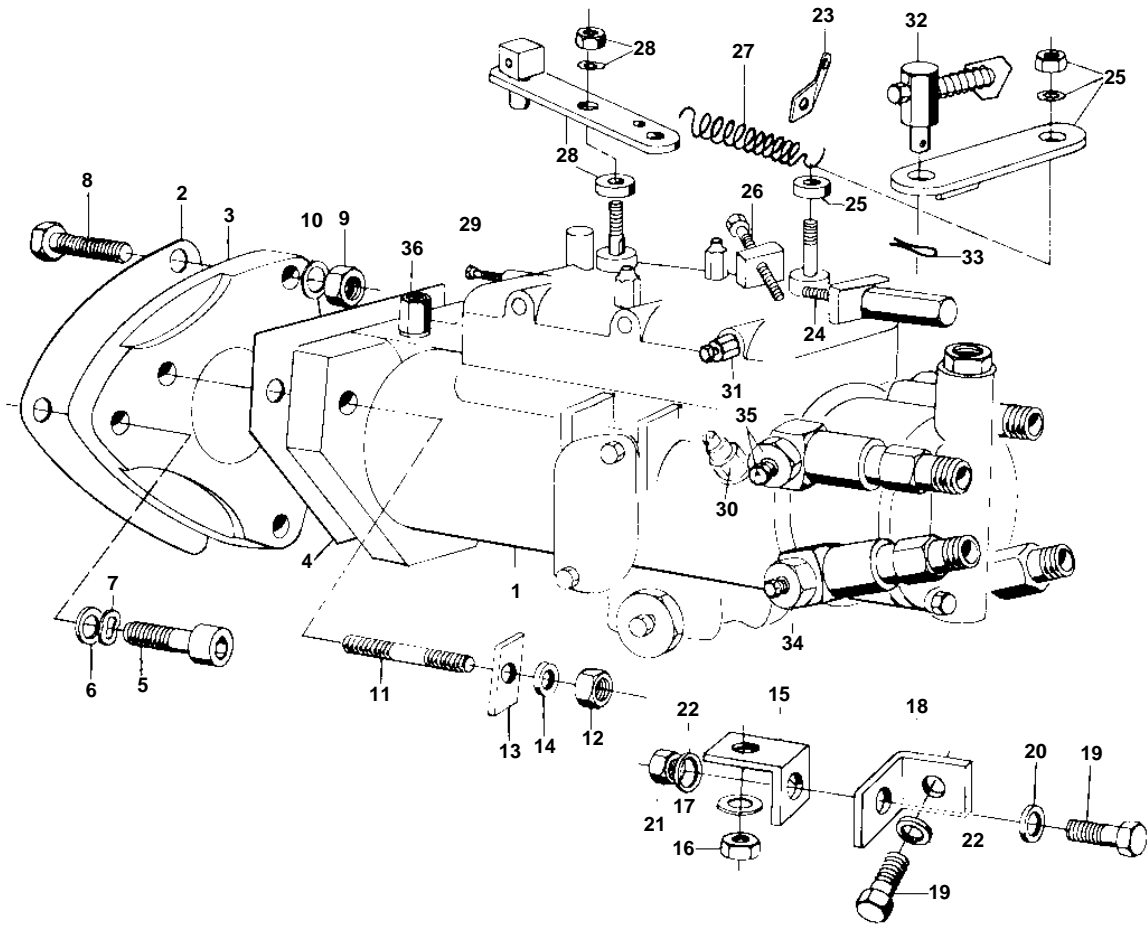

AQD21A, MD21A

2157

AQD21A, MD21A

REF	PART NO.	QTY	DESCRIPTION	NOTES
1		1	Injection pump · COMPONENTS	
2	818234	1	Gasket	
3		1	ADAPTER	TD70G SPEC. 867639, 867640, 867781.
4		1	Gasket	TD70G SPEC. 867639, 867640, 867781.
5	959240	2	Hex. socket screw	
6	955895	2	Washer	
7	941908	2	Spring washer	
8		1	Hexagon screw	SEE GROUP 2B
9	955783	1	Hexagon nut	SEE GROUP 2B
10	955895	1	Washer	SEE GROUP 2B
11		3	STUD	TD70G SPEC. 867639, 867640, 867781.
12	955782	3	Hexagon nut	TD70G SPEC. 867639, 867640, 867781.
13		3	SPACER PLATE	TD70G SPEC. 867639, 867640, 867781.
14	941907	3	Spring washer	TD70G SPEC. 867639, 867640, 867781.
15		1	Bracket	TD70G SPEC. 867639, 867640, 867781.
16	955782	1	Hexagon nut	TD70G SPEC. 867639, 867640, 867781.
17	941907	1	Spring washer	TD70G SPEC. 867639, 867640, 867781.
18		1	Bracket	
19	955295	2	Hexagon screw	
20	941907	1	Spring washer	
21	955782	1	Hexagon nut	
22	955894	2	Washer	
23		1	Support plate	TD70G SPEC. 867639, 867640, 867781., SEE GROUP 2D
24		1	Screw	TD70G SPEC. 867639, 867640, 867781.
25		1	Lever	TD70G SPEC. 867639, 867640, 867781.
26		1	Screw	TD70G SPEC. 867639, 867640, 867781.
27		1	Return spring	TD70G SPEC. 867639, 867640, 867781.
28		1	Lever	TD70G SPEC. 867639, 867640, 867781.
29		1	Screw	TD70G SPEC. 867639, 867640, 867781.
30		1	Drain cock	TD70G SPEC. 867639, 867640, 867781.
31		1	Drain cock	TD70G SPEC. 867639, 867640, 867781.
32	814078	1	Cube	
33	17276	1	Split pin	SEE GROUP 2D
34		3	Screw	TD70G SPEC. 867639, 867640, 867781.
35		1	Hollow screw	TD70G SPEC. 867639, 867640, 867781.
		1	Gasket kit	TD70G SPEC. 867639, 867640, 867781.
36		1	Banjo nipple	TD70G SPEC. 867639, 867640, 867781.